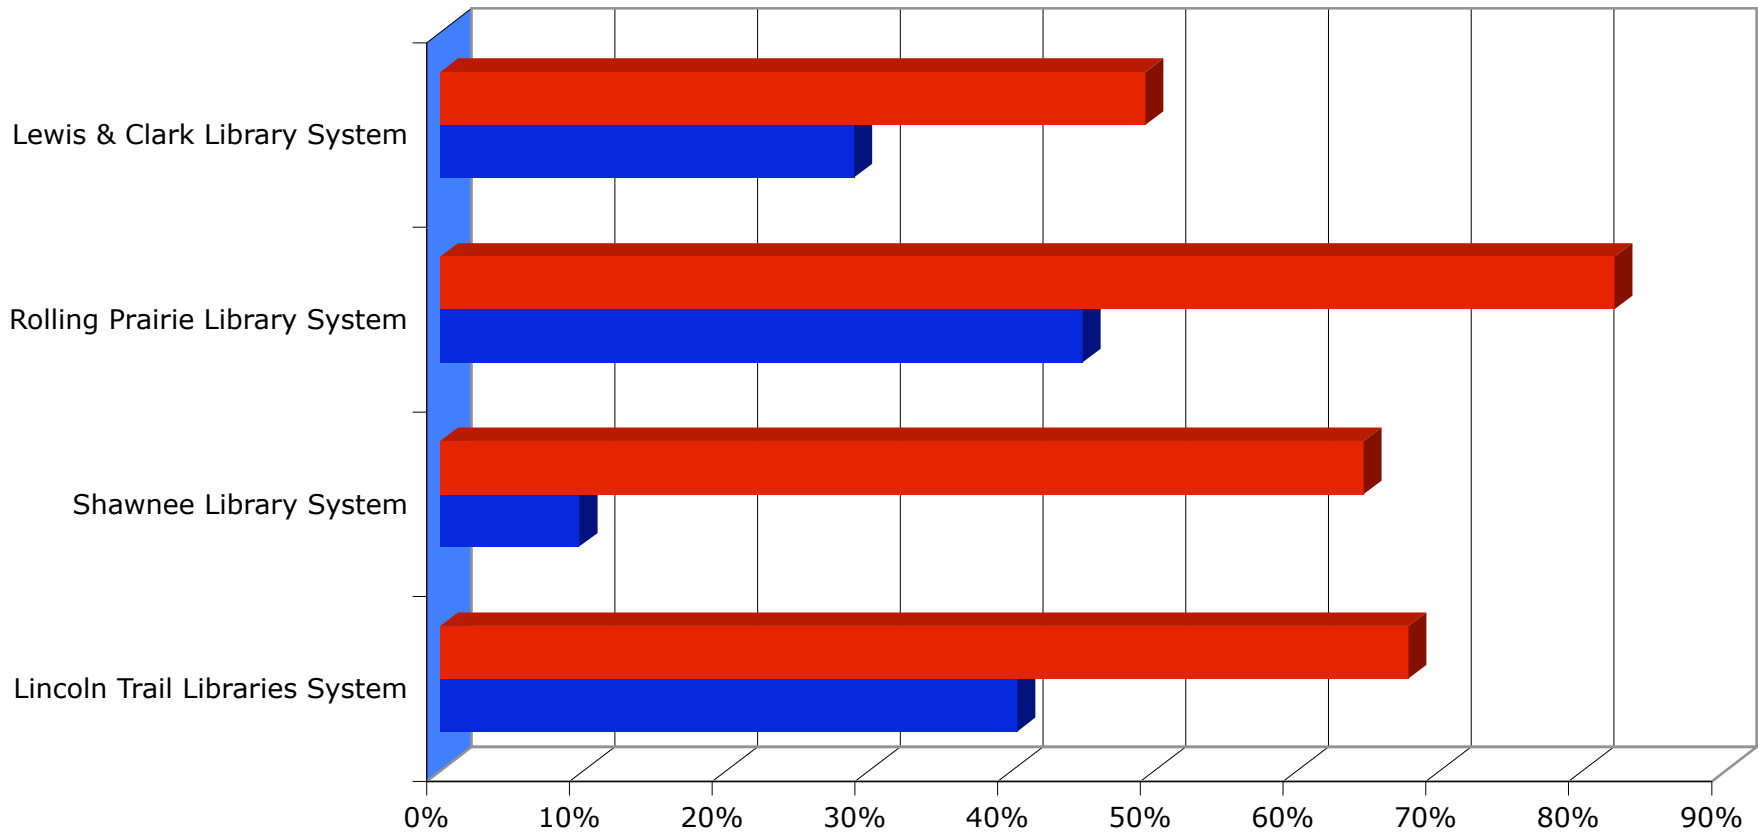

Population Changes 1990-2000 for Library Systems in Southern Illinois

	Lincoln Trail Libraries System	Shawnee Library System	Rolling Prairie Library System	Lewis & Clark Library System
Hispanic Population Change	68%	65%	82%	49%
Asian Population Changes	40%	10%	45%	29%